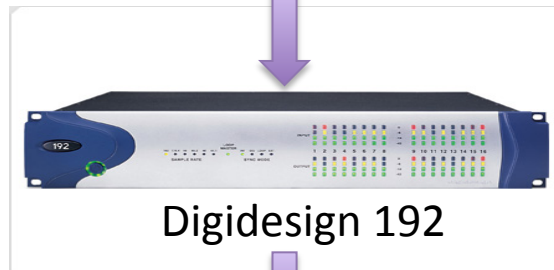

Signal Flow

channels
1 – 8

Digidesign PRE

Digidesign 192

Outputs
1 + 2 = speakers
3 + 4 = headphones

Volume
control