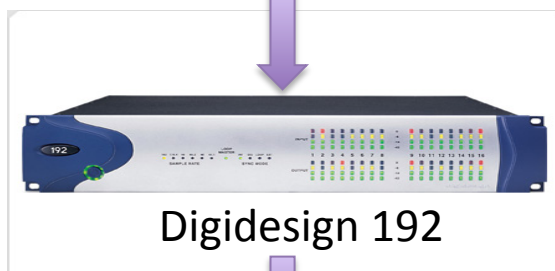

Signal Flow

channels
1 – 8

RME
OctaMic

Digidesign 192

Inputs: 1-8
Outputs: 1 + 2

Volume Control
Mackie Big Knob

Genelec 8020