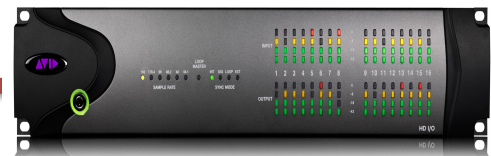

Signal flow, D-Command

8 mic or line Inputs

AVID Pre 8 Pre-amp

D-Command control surface

AVID HDX

Mac Pro

AVID HDX

PCM Active Stereo Speakers or Genelec 5.1