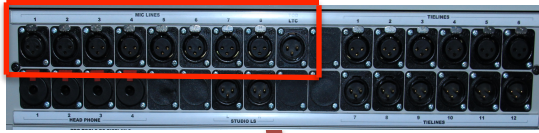

Signal flow, D-Command

8 mic or line Inputs

AVID Pre 8 Pre-amp

D-Command control surface

AVID HDX

Mac Pro

AVID HDX

PCM Active Stereo Speakers or Genelec 5.1